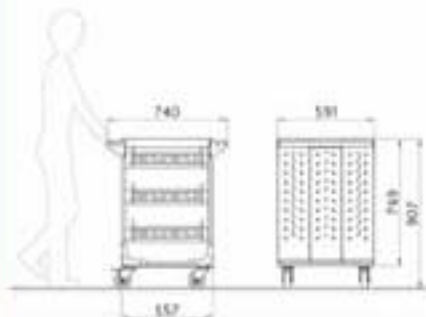

Code: B550

1,7kg	Full Package <input type="checkbox"/>	ISO 50 Qty: 2	ISO 40 Qty: 2
	Half Package <input checked="" type="checkbox"/>		
Size : 515x140x200mm			

Code: N81

Code: N80

35 kg	ISO 50 Qty: 21	ISO 40 Qty: 21
	Full Package <input type="checkbox"/>	
Size : 765x765x550mm		

Electrostatic Sys.

Routine Made

Custom Made

- Stop & NonStop Wheels
- To Resist Gasoline, Oil & Solvents Corrosions

- Linber Handles

31kg	ISO 50 Qty: 14	ISO 40 Qty: 14
	Full Package <input type="checkbox"/>	
Size : 565x765x955mm		

Code: N82

Code: B550
Pages: 45
Qty: 6

Full Package
Half Package

Size: 750x645x910mm

34 kg

Code: N83

Full Package
Half Package

Size: 875x645x910mm