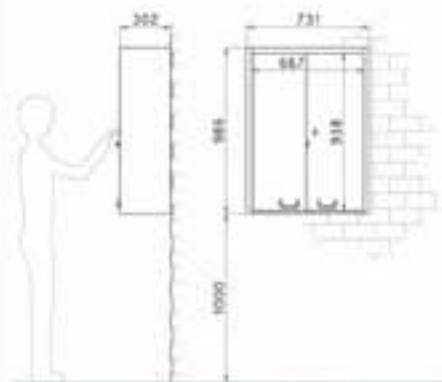

Code: L92

Code: L93

Upper Surface	Ballbearing Hail	
Lower Surface	- Top Cover	Drawers Control Locking
Electrostatic Sys.	- Clips	- Step & NonStop Wheels - To Resist Gasoline, Oil & Solvents Corrosions
Routine Made	- With Central Lock System for Drawers	Full Package ☒ Half Package ☐
Custom Made	Full Package ☒ Half Package ☐	Size : 775x585x1150mm
	88 kg	Code B550 Page 45 Qty: 9

	- Lifter Handle
Full Package ☒ Half Package ☐	73 kg
Code B550 Page 45 Qty: 6	Size : 785x335x1100mm

Collet Lockers / 255 گلدان قلم