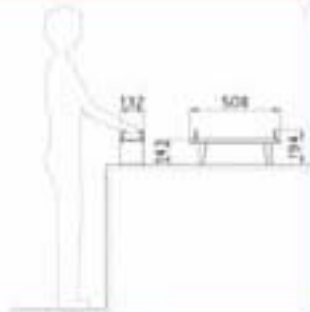

Code: B550

1,7kg	Full Package <input type="checkbox"/>	ISO 50 Qty: 2	ISO 40 Qty: 2
	Half Package <input checked="" type="checkbox"/>		
Size : 515x140x200mm			

Code: N81

Code: N80

35 kg	ISO 50 Qty: 21	ISO 40 Qty: 21
	Full Package <input type="checkbox"/>	
Size : 765x765x550mm		

Electrostatic Sys.

Routine Made

Custom Made

- Stop & NonStop Wheels
- To Resist Gasoline, Oil & Solvents Corrosions

- Linber Handles

31kg	ISO 50 Qty: 14	ISO 40 Qty: 14
	Full Package <input type="checkbox"/>	
Size : 565x765x955mm		

Code: N82

Code: B550
Pages: 45
Qty: 6

Full Package
Half Package

Size: 750x645x910mm

34 kg

Code: N83

Full Package
Half Package

Size: 875x645x910mm

	Pages 61-69	000003	009002	009205		
	Full Package <input type="checkbox"/>					
	Half Package <input checked="" type="checkbox"/>					
Size : 770x600x1150mm	44 kg	Code: B550	Pages 45	Qty: 6	- With Central Lock System for Drawers	- Limber Handle