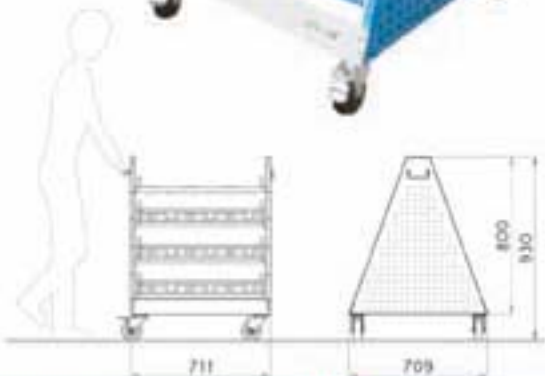

Code: B550

1,7kg	Full Package <input type="checkbox"/>	ISO 50 Qty: 2	ISO 40 Qty: 2
	Half Package <input checked="" type="checkbox"/>		
Size : 515x140x200mm			

Code: N81

Code: N80

35 kg	ISO 50 Qty: 21	ISO 40 Qty: 21
	Full Package <input type="checkbox"/>	
Size : 765x765x550mm		

Electrostatic Sys.

Routine Made

Custom Made

- Stop & NonStop Wheels
- To Resist Gasoline, Oil & Solvents Corrosions

- Linber Handles

31kg	ISO 50 Qty: 14	ISO 40 Qty: 14
	Full Package <input type="checkbox"/>	
Size : 565x765x955mm		