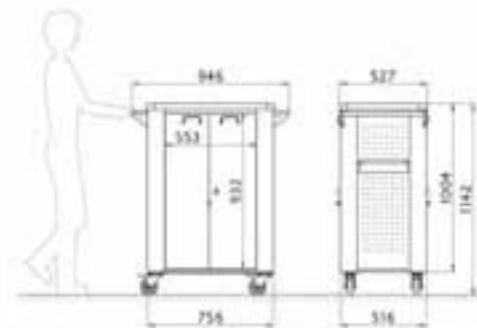

Code: N82

Code: B550
Pages: 45
Qty: 6

Full Package
Half Package

Size: 750x645x910mm

34 kg

Code: N83

Full Package
Half Package

Size: 875x645x910mm

Full Package
Half Package

Size: 750x650x1060mm

48 kg

Code: B550
Pages: 45
Qty: 6

Collet Lockers / کلت های قفل کننده

Code: L90

Code: L91

- Plastic Guards for Coating Safety Preservation

مخازن های کلکت / Collet Lockers

	Pages 61-69	001106	009002	009205	009117	009003
	Full Package <input type="checkbox"/>					
	Half Package <input checked="" type="checkbox"/>					
Size : 790x690x2035mm	126 kg	Code: B550	Pages 45	Qty: 10	- Cabinet Locks	- Leveling Screw

	Pages 61-69	000003	009002	009205		
	Full Package <input type="checkbox"/>					
	Half Package <input checked="" type="checkbox"/>					
Size : 770x600x1150mm	44 kg	Code: B550	Pages 45	Qty: 6	- With Central Lock System for Drawers	- Limber Handle