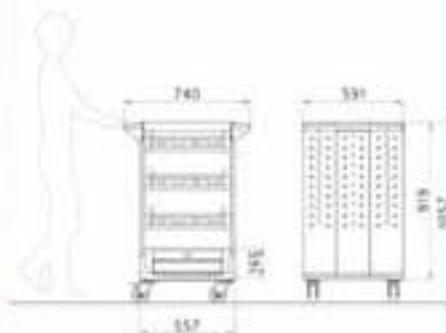

Code: N82

Code: B550
Pages: 45
Qty: 6

Full Package
Half Package

Size: 750x645x910mm

34 kg

Code: N83

Full Package
Half Package

Size: 875x645x910mm

Full Package
Half Package

Size: 750x650x1060mm

48 kg

Code: B550
Pages: 45
Qty: 6

Collet Lockers / کلت های قفل کننده

Code: L90

Code: L91

- Plastic Guards for Coating Safety Preservation

مخازن های کلکت / Collet Lockers

	Pages 61-69	001106	009002	009205	009117	009003
	Full Package <input type="checkbox"/>					
	Half Package <input checked="" type="checkbox"/>					
Size : 790x690x2035mm	126 kg	Code: B550	Pages 45	Qty: 10	- Cabinet Locks	- Leveling Screw

	Pages 61-69	000003	009002	009205		
	Full Package <input type="checkbox"/>					
	Half Package <input checked="" type="checkbox"/>					
Size : 770x600x1150mm	44 kg	Code: B550	Pages 45	Qty: 6	- With Central Lock System for Drawers	- Limber Handle