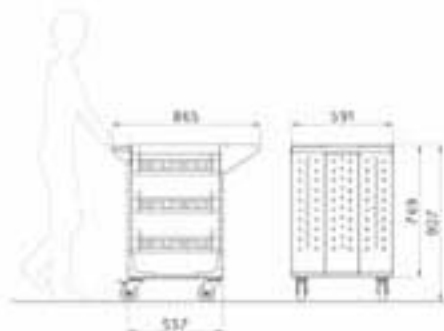

Code: N82

Code: B550
Pages: 45
Qty: 6

Full Package
Half Package

Size: 750x645x910mm

34 kg

Code: N83

Full Package
Half Package

Size: 875x645x910mm

	Pages 61-69	000003	009002	009205		
	Full Package <input type="checkbox"/>					
	Half Package <input checked="" type="checkbox"/>					
Size : 770x600x1150mm	44 kg	Code: B550	Pages 45	Qty: 6	- With Central Lock System for Drawers	- Limber Handle