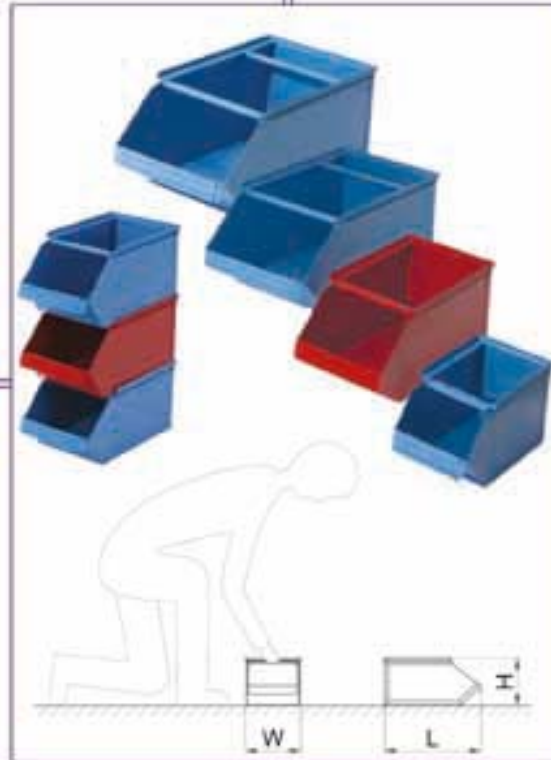

Code: K500 >>>

Code: K500A

Code: TK500 >>>

Weight	W	L	H
5kg	505	306	248

Weight	W	L	H
9kg	578	471	180

Code: K600 >>>

Code: K600A

Code: TK600 >>>

Weight	W	L	H
9.5kg	605	456	248

Weight	W	L	H
8.5kg	566	415	180

Code: TK700 >>>

Weight	W	L	H
9.5kg	Changeable		180

Coming Soon

made in IRAN

Code: P150 >>>

Weight	W	L	H
900gr	250	150	150

Code: P260 >>>

Weight	W	L	H
2.8kg	450	260	200

Code: P200 >>>

Weight	W	L	H
1.6kg	350	200	170

Code: P300 >>>

Weight	W	L	H
3.7kg	550	300	200

توليدات جديد / New Products