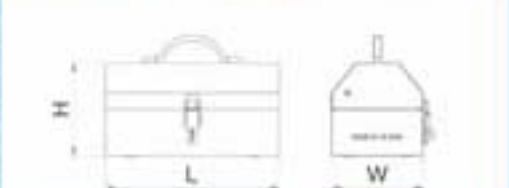

Code	W	L	H	Box (mm)	Weight (kg)
383	210	381	245	220x390x290	4.4
483	210	481	245	220x495x290	5.3

Code: 550

Code: 650

Code: 332

Code: 402

Code: 382

Code: 382B

Code: 332

Code: 402

Code: 442

Code	W	L	H	Box (mm)	Weight (kg)
550	221	551	202	255x500x245	6
650	221	651	202	255x600x245	6.5

Code	W	L	H	Box (mm)	Weight (kg)
332	173	330	175	205x340x220	1.9
333	173	330	175	205x340x220	2
402	173	300	175	210x410x220	2.8
403	173	300	175	210x410x220	2.7