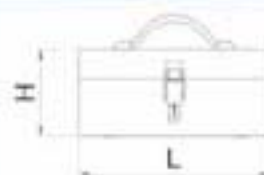

Page 59

Code: 300

Code: 301

Code: 381

Code: 383

Code	W	L	H	Box (mm)	Weight (kg)
300	300	300	100	310x345x115	3
350	300	350	100	310x395x115	3.2
400	332	400	100	345x410x110	3.5

Code	W	L	H	Box (mm)	Weight (kg)
301	173	300	135	205x310x180	1.4
371	173	370	135	205x380x180	1.6
381	173	381	207	210x390x250	2.8

Code	W	L	H	Box (mm)	Weight (kg)
383	210	381	245	220x390x290	4.4
483	210	481	245	220x495x290	5.3

Code: 550

Code: 650

Code: 332

Code: 402

Code: 382

Code: 382B

Code: 332