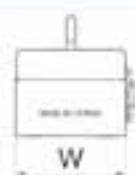

Page 59

Code: 300

Code: 301

Code: 381

Code: 383

Code	W	L	H	Box (mm)	Weight (kg)
300	300	300	100	310x345x115	3
350	300	350	100	310x395x115	3.2
400	332	400	100	345x410x110	3.5

Code	W	L	H	Box (mm)	Weight (kg)
301	173	300	135	205x310x180	1.4
371	173	370	135	205x380x180	1.6
381	173	381	207	210x390x250	2.8

Code	W	L	H	Box (mm)	Weight (kg)
383	210	381	245	220x390x290	4.4
483	210	481	245	220x495x290	5.3

Code: 550

Code: 650

Code: 332

Code: 402

Code: 382

Code: 382B

Code: 332

Code: 402

Code: 442

Code	W	L	H	Box (mm)	Weight (kg)
550	221	551	202	255x500x245	6
650	221	651	202	255x600x245	6.5

Code	W	L	H	Box (mm)	Weight (kg)
332	173	330	175	205x340x220	1.9
333	173	330	175	205x340x220	2
402	173	300	175	210x410x220	2.8
403	173	300	175	210x410x220	2.7

Code: 291

Code: 552

Code: 553

Code: 472

Code	W	L	H	mm (mm)	(kg)
291	120	290	195	130x300x205	1.2
292	120	290	195	130x300x205	1.6

Code	W	L	H	mm (mm)	(kg)
552	173	551	201	205x560x245	4.3
553	221	551	274	255x560x315	7