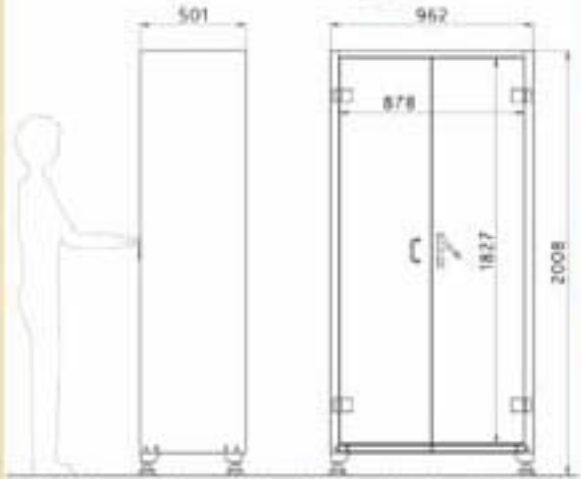

Code: 192MH

Full Package
 Half Package
 Size : 1030x560x2035mm
 185 kg
 Pages 61-69
 009083 009030
 009186 009265

Code: 190MH

Full Package
 Half Package
 Size : 1030x560x2035mm
 178 kg
 Pages 61-69
 009128 009042 009116 009117 009002 009127
 009145 009048 009129 009045 009028 009034

Code: 198MH

Full Package
 Half Package
 Size : 1030x560x2035mm
 184 kg
 NEW

Code: 196MH

Full Package
 Half Package
 Size : 1030x560x2035mm
 180 kg
 NEW

Tool Lockers Cupboards / جعبه ابزار قفسه‌ها

Code: 199MH

Full Package
 Half Package

198kg
 198kg

Size : 1030x815x2100mm

Code: 197MH

Full Package
 Half Package

212kg
 212kg

Size : 1030x560x2035mm

Code: 195MH

Full Package
 Half Package

216 kg
 216 kg

Size : 1030x815x2100mm