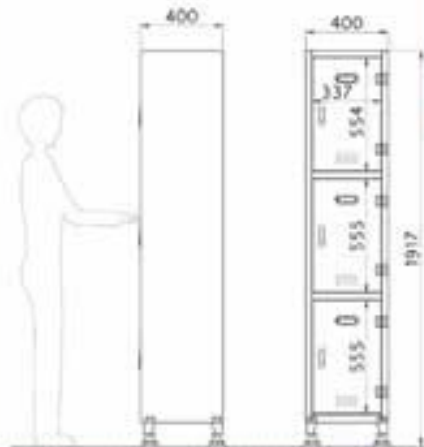

Full Package
 Half Package
 Size : 865x575x1995mm
 83 kg

- Stop & NonStop Wheels
 - To Resist Gasoline, Oil & Solvents Corrosions

	009001	009002	009003	009044	009126
Pages	009117	009034	009128	009048	009131
41-69	009142	009136	009205	009042	009186

Full Package
 Half Package
 Size : 1290x545x1975mm
 132 kg

- Stop & NonStop Wheels
 - To Resist Gasoline, Oil & Solvents Corrosions

Code: C401

Code: C403

Tool Lockers Cupboards / کمد لباس کار

Lock Unlock - Cabinet Locks Pages 61-69 009001 009002 009205 009211 009152	- Leveling Screw 5010070230000	Electrostatic Sys. Routine Made Custom Made 5010070230000	Lock Unlock - Cabinet Locks Full Package <input checked="" type="checkbox"/> Half Package <input type="checkbox"/> Size : 450x440x1925mm 43.6kg
- Movable Shelves 46 kg	- Clips 5010070230000	Lock Unlock - Cabinet Locks Full Package <input checked="" type="checkbox"/> Half Package <input type="checkbox"/> Size : 450x440x1925mm 43.6kg	

Code: 192MH

Full Package
 Half Package
 Size : 1030x560x2035mm
 185 kg
 Pages 61-69
 009083 009030
 009186 009265

Code: 190MH

Full Package
 Half Package
 Size : 1030x560x2035mm
 178 kg
 Pages 61-69
 009128 009042 009116 009117 009002 009127
 009145 009048 009129 009045 009028 009034

Full Package
 Half Package

198kg
 198kg

Size : 1030x815x2100mm

Code: 197MH

Full Package
 Half Package

212kg
 212kg

Size : 1030x560x2035mm

Code: 195MH