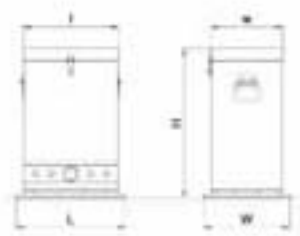

رال رنگ‌ها:

Code: 610 >>>

6.8 kg	Indoor Temp.(°C) 300	Voltage(v) 220	Power(w) 250
n x	Dimension (mm)		
	WxLxH	WxI	
1x10kg	202x202x115	166x168	240x240x75

Code: 620 >>>

8.5kg	Indoor Temp.(°C) 300	Voltage(v) 220	Power(w) 250
n x	Dimension (mm)		
	WxLxH	WxI	
1x10kg	272x292x125	238x258	285x305x80

Code: 630 >>>

n x	Indoor Temp.(°C) 300	Voltage(v) 220	Power(w) 250	11.5 kg
	Dimension (mm)			
	WxLxH	WxI		
2x15kg	257x362x125	223x328	270x380x680	

Code: 640 >>>

17 kg	Indoor Temp.(°C) 300	Voltage(v) 220	Power(w) 250
n x	Dimension (mm)		
	WxLxH	WxI	
2x20kg	342x442x125	308x408	365x460x680

Code: 640B >>>

20 kg	Indoor Temp.(°C) 300	Voltage(v) 220	Power(w) 250
n x	Dimension (mm)		
	WxLxH	WxI	
2x20kg	---	308x408	---

Carrier

Code: 450 >>>

Max. Amperage 450A  
WxL 110x220  
315x255x380

High Voltage  Brass Connections  Copper Connections  Handle Insulator

Code: 320B >>>

CODE	Basalt Qty.	Dimension (mm)	
		WxL	385x260x190
320	3	48x200	385x260x190
320B	1	45x175	385x260x190

Code: 250 >>>

Max. Amperage 250A  
WxL 75x180  
300x190x440

High Voltage  Brass Connections  Copper Connections  Handle Insulator