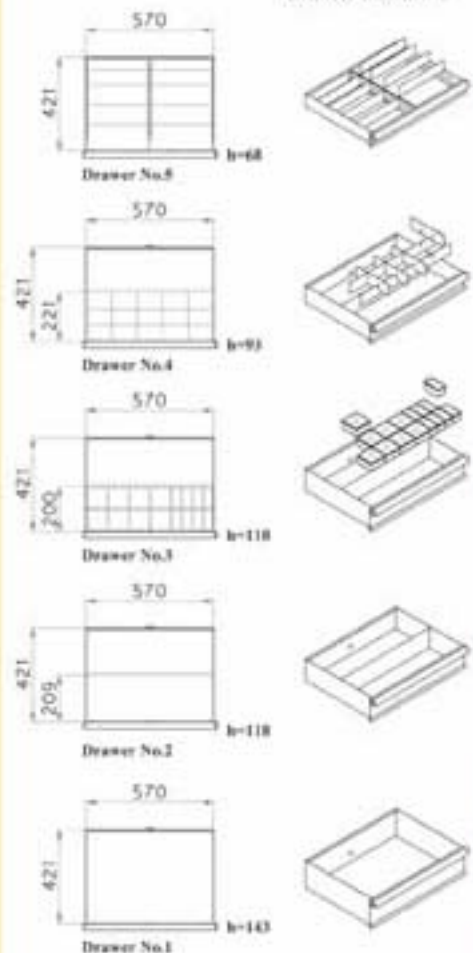

میز کارهای حرفه ای

Work Shop Benches

رال رنگ‌ها:

	Code: 7228 Page 24		Code: 7229 Page 27		Code: 7230 Page 32
	Code: 7220 Page 25		Code: 2007 Page 28		Code: 11818 Page 32
	Code: 7028 Page 25		Code: 2009 Page 28		Code: 7181 Page 32
	Code: 87198 Page 26		Code: 200 Page 28		Code: 11820 Page 33
	Code: 7190 Page 28		Code: 7408 Page 29		Code: 71820 Page 33
	Code: 87191 Page 26		Code: 7490 Page 29		Code: 71890 Page 33
	Code: 180 Page 26		Code: 7180 Page 30		Code: 180 Page 34
	Code: 1881 Page 27		Code: 7280 Page 31		
	Code: 1887 Page 27		Code: 71818 Page 32		

Code: T725S

Drawers Dimension

- 501007020000
- 501007022000
- 5010070410000

- Pages 61 - 69
- 009001 009043 009106 009142 009115
 - 009117 009128 009042 009130

- Full Package
 Half Package
 Size : 900x600x1640mm
 112 kg

123 kg
Full Package
Half Package
Size : 1064x830x1720mm
- With Central Lock System for Drawers
Lubber Hands

Electrostatic Sys.
Routine Made
Custom Made
- Leveling Screw
- Vice 100mm

123 kg
Full Package
Half Package
Size : 1064x830x1720mm
Clips Pages 61-69 009044
009126 009117 009128 009142
009001 009002 009106 00151