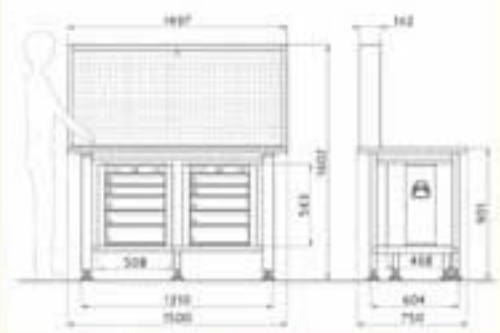

Clips	Pages 61-69	009120	009205
149 kg	009115	009124	009048
Full Package	009126	009117	009128
Half Package	009001	009002	009106
Size : 1558x785x1610mm	009003	009106	009003

Work Shop Benches / میز کارگاه ابزار