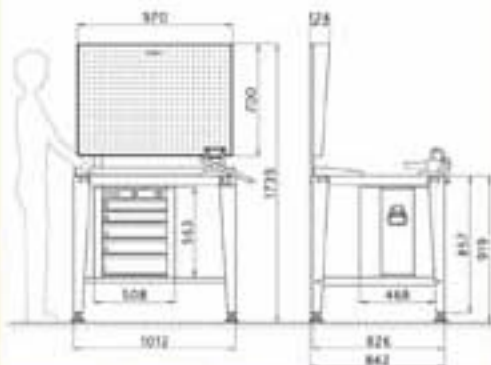

Code: T100

89kg
Full Package
Half Package
Size : 1020x550x930mm

Code: 455M
Pages 17
Qty: 1

Code: 100

57kg
Full Package
Half Package
Size : 1020x550x930mm

Code: MT101

Code: 455M
Pages 17
Qty: 1

Clips Pages 61-69
009001 009002 009003 009044 009126 009117 009034 009128
009048 009130 009142 009205 009042 009106 009116 009151

123 kg
Full Package
Half Package
Size : 1064x830x1720mm
- With Central Lock System for Drawers
Lubber Hands

Electrostatic Sys.
Routine Made
Custom Made
- Leveling Screw
- Vice 100mm

123 kg
Full Package
Half Package
Size : 1064x830x1720mm
Clips Pages 61-69 009044
009126 009117 009128 009142
009001 009002 009106 00151