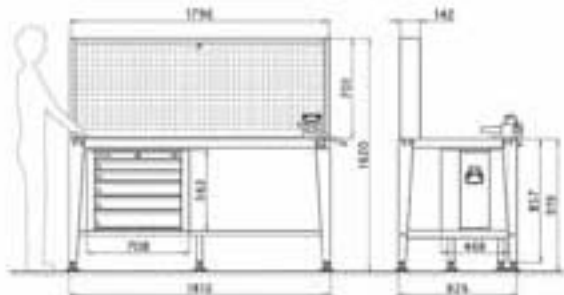

Code: 180H >>>

170 kg   009045   009054   009142   009116   Pages 61-69
009117   009128   009148   009142   009205   009928   009042   009043   009186   009121

Full Package ☐
Half Package ☒
Separated Packaging

- Vice 120mm

Clips

Code: 725M
Pages 16
Qty: 1

Code: 180T >>>