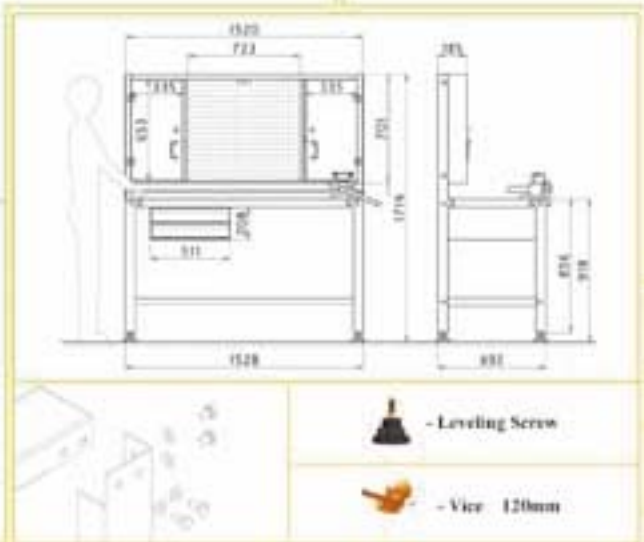

made in IRAN

Code: T520B

Code: T520

تولید کننده انواع ابزارآلات / تولید کننده انواع میز کارگاه

	- With Central Lock System for Drawers		Pages 61-69
	5010076220000		5010076220000
	5010076410000		75kg
	Full Package <input type="checkbox"/>		Half Package <input checked="" type="checkbox"/>
	Half Package <input checked="" type="checkbox"/>		Size : 1570x736x1725mm
	Size : 1570x736x1725mm		120 kg

	5010076220000		5010076220000		5010076410000
	75kg		Full Package <input type="checkbox"/>		Half Package <input checked="" type="checkbox"/>
	Size : 1570x736x925mm				

Code: MT100

Code: 455M
Pages 17
Qty: 1

123 kg
Full Package
Half Package
Size : 1064x830x1720mm
- With Central Lock System for Drawers
Lubber Hands

Electrostatic Sys.
Routine Made
Custom Made
- Leveling Screw
- Vice 100mm

123 kg
Full Package
Half Package
Size : 1064x830x1720mm
Clips Pages 61-69 009044
009126 009117 009128 009142
009001 009002 009106 00151