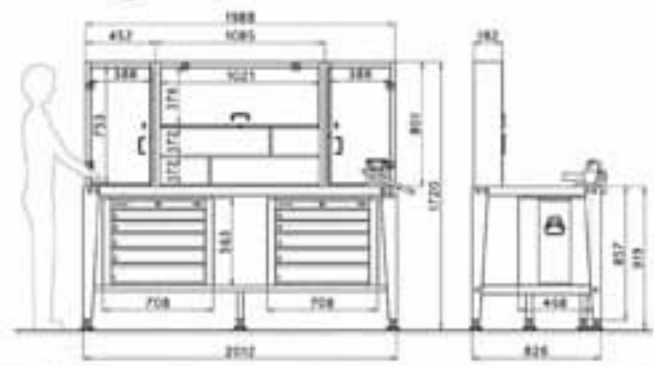

Code: 200M >>>