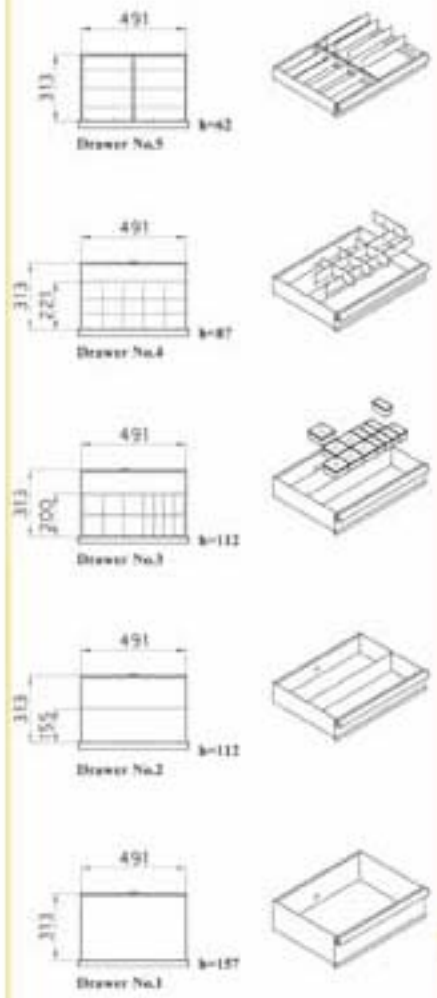

123 kg
Full Package
Half Package
Size : 1064x830x1720mm
- With Central Lock System for Drawers
Lubber Hands

Electrostatic Sys.
Routine Made
Custom Made
- Leveling Screw
- Vice 100mm

123 kg
Full Package
Half Package
Size : 1064x830x1720mm
Clips Pages 61-69 009044
009126 009117 009128 009142
009001 009002 009106 00151

Pages 17

Qty: 2

Code: 725M

Pages 16

Qty: 2

Code: T150

Drawers Dimension

270kg
 Full Package
 Half Package
 Size : 1550x870x926mm

Code: T203

Drawers Loading
Max = 40kg

252kg

Full Package
Half Package

Size : 2020x830x940mm

Code: T151S

118kg

Full Package

Half Package

Size : 1558x758x920mm

Code: 455M

Pages 17

Qty: 2

Code: T151B

85kg

Full Package