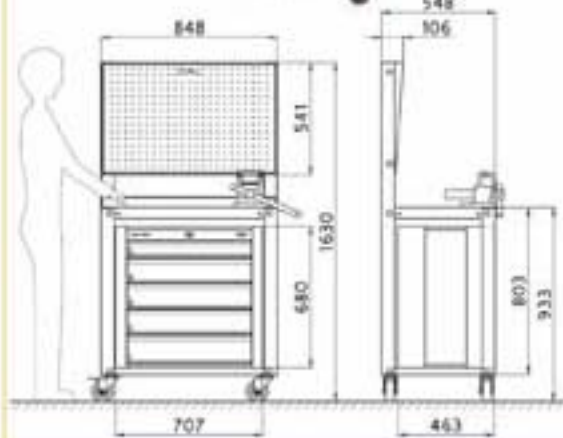

میز کارهای حرفه ای

Work Shop Benches

رال رنگ‌ها:

	Code: 7228 Page 24		Code: 7229 Page 27		Code: 7230 Page 32
	Code: 7220 Page 25		Code: 2007 Page 28		Code: 11818 Page 32
	Code: 7028 Page 25		Code: 2009 Page 28		Code: 7181 Page 32
	Code: 87198 Page 26		Code: 200 Page 28		Code: 11820 Page 33
	Code: 7190 Page 28		Code: 7408 Page 29		Code: 71820 Page 33
	Code: 87191 Page 26		Code: 7490 Page 29		Code: 71890 Page 33
	Code: 180 Page 26		Code: 7180 Page 30		Code: 180 Page 34
	Code: 1881 Page 27		Code: 7280 Page 31		
	Code: 1887 Page 27		Code: 71818 Page 32		

Code: T725S

Drawers Dimension

- 501007020000
- 501007022000
- 5010070410000

- Pages 61 - 69
- 009001 009043 009106 009142 009115
 - 009117 009128 009042 009130

- Full Package
 Half Package
 Size : 900x600x1640mm
 112 kg

Code: T100

89kg
Full Package
Half Package
Size : 1020x550x930mm

Code: 455M
Pages 17
Qty: 1

Code: 100

57kg
Full Package
Half Package
Size : 1020x550x930mm

Code: MT101

Code: 455M
Pages 17
Qty: 1

Clips Pages 61-69
009001 009002 009003 009044 009126 009117 009034 009128
009048 009130 009142 009205 009042 009106 009116 009151

123 kg
Full Package
Half Package
Size : 1064x830x1720mm
- With Central Lock System for Drawers
Lubber Hands

Electrostatic Sys.
Routine Made
Custom Made
- Leveling Screw
- Vice 100mm

123 kg
Full Package
Half Package
Size : 1064x830x1720mm
Clips Pages 61-69 009044
009126 009117 009128 009142
009001 009002 009106 00151