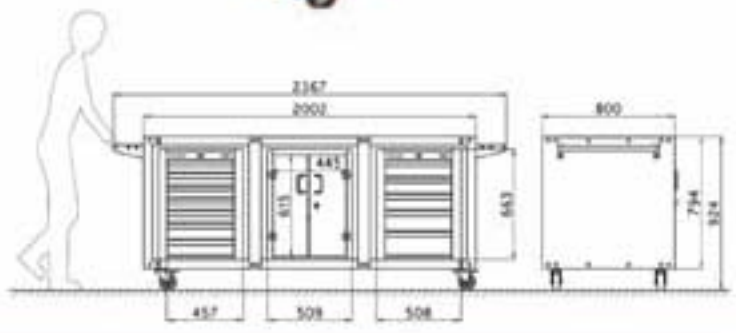

Code: T203

Drawers Loading
Max = 40kg

252kg

Full Package ☐
Half Package ☒

Size : 2020x830x940mm