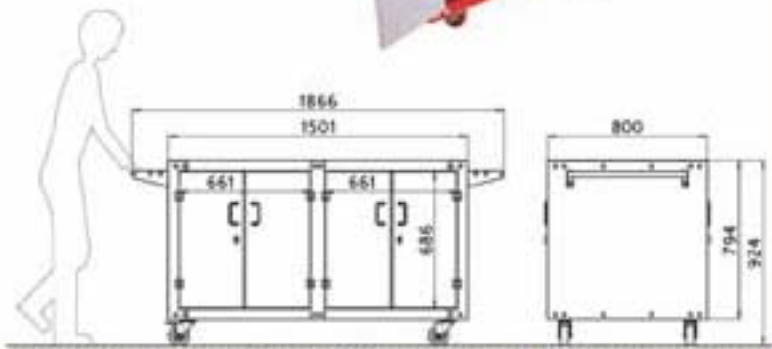

Pages 17

Qty: 2

Code: 725M

Pages 16

Qty: 2

Code: T150

Drawers Dimension

270kg
 Full Package
 Half Package
 Size : 1550x870x926mm