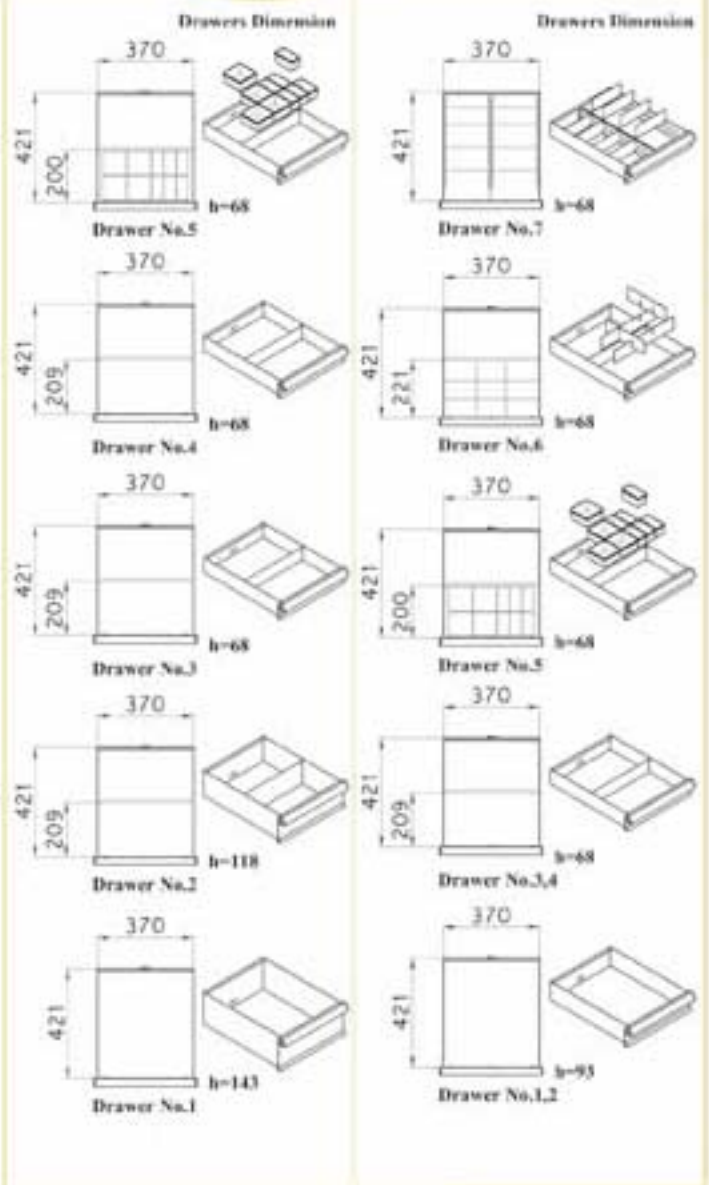

Pages 17

Qty: 2

Code: 725M

Pages 16

Qty: 2

Code: T150

Drawers Dimension

270kg
 Full Package
 Half Package
 Size : 1550x870x926mm

Code: T203

Drawers Loading
Max = 40kg

252kg

Full Package
Half Package

Size : 2020x830x940mm

Code: T151S

118kg

Full Package