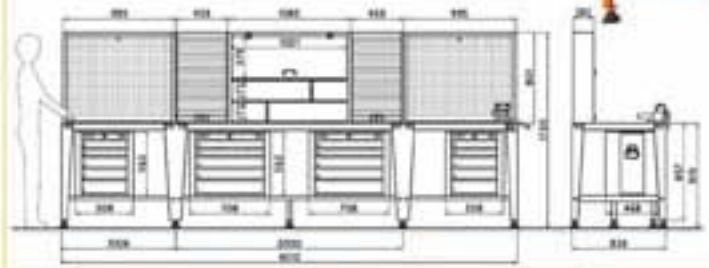

Code: T400S

Pages 61-69		009145	009002	009003
009205	009048	009142	009117	009126
009128	009114	009030	009034	009043
009107	009129	5010070220000	5010070230000	

450 kg

Full Package ☐

Half Package ☒

Separated Packaging

Code: 455M

Pages 17

Qty: 2

Code: 725M

Pages 16

Qty: 2

Code: T400